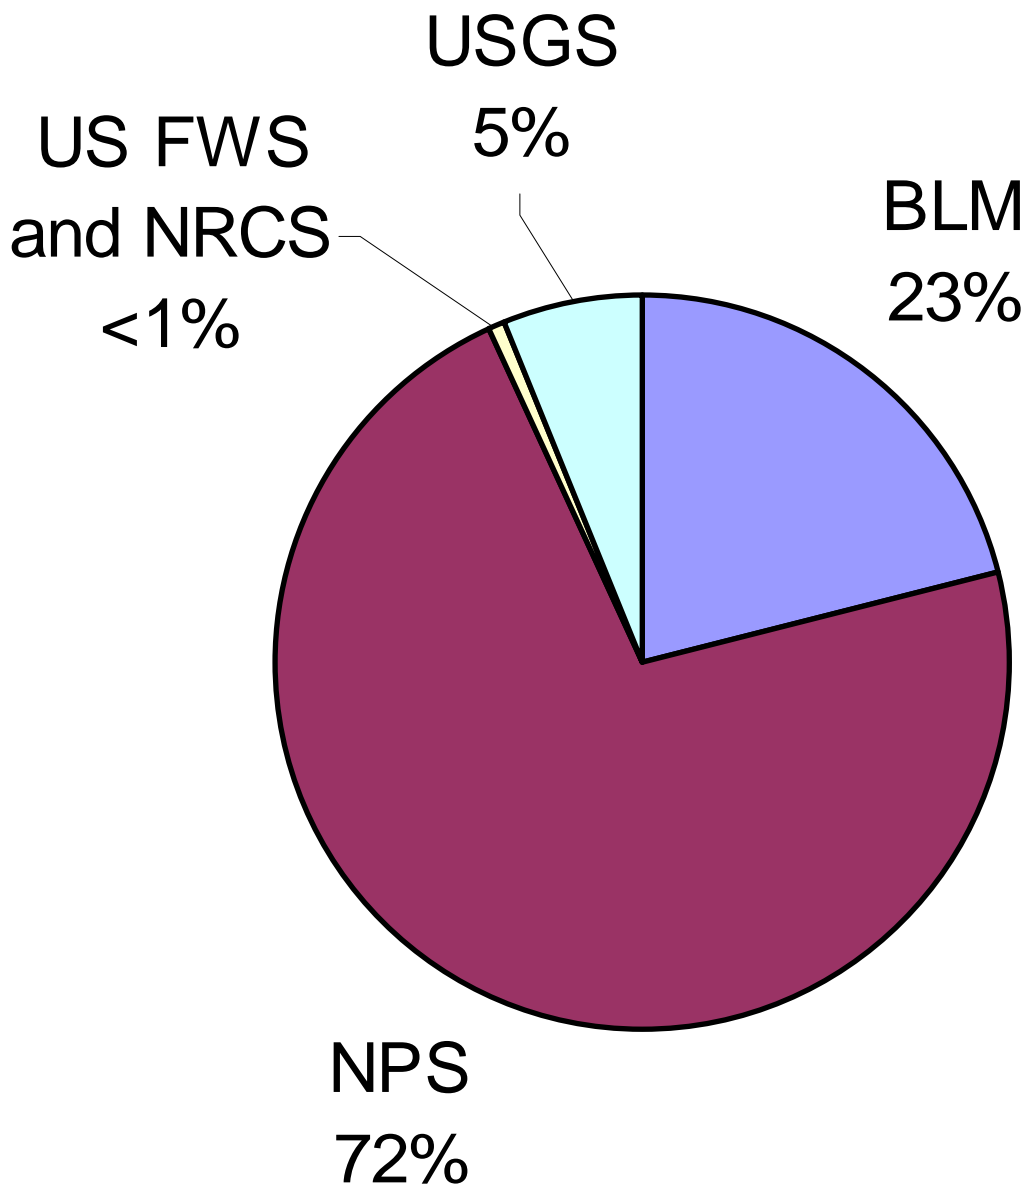

Funding by Federal Partner

FY 01-04: $9 million
150 projects