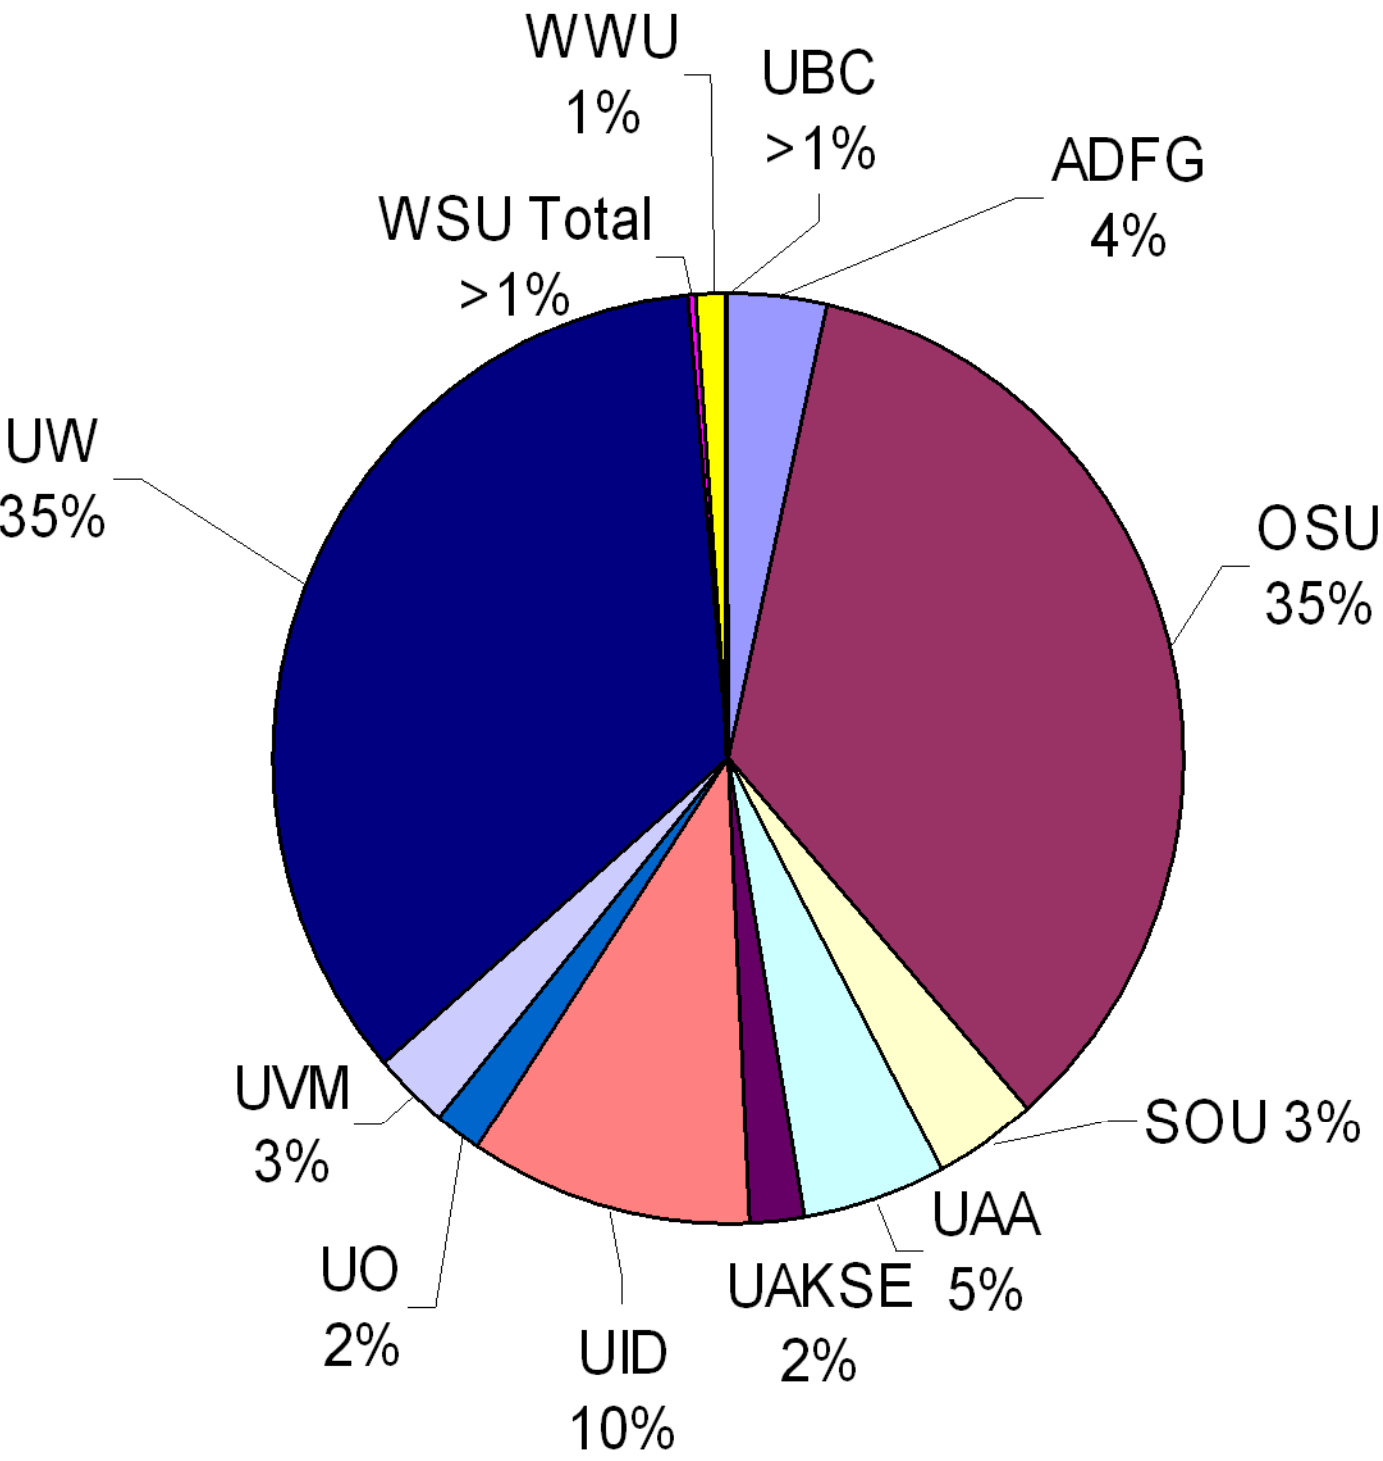

Pacific Northwest Cooperative Ecosystem Studies Unit

The PNW CESU encompasses a region extending across 5 states (Washington, Oregon, Northern California, Western Idaho, and Southeast Alaska)

PNW CESU Partners

USDA Forest Service

USDA Natural Resources Conservation
Service

PNW CESU Partners

Universities:

University of Washington (host)
Heritage University
Oregon State University
Southern Oregon University
Tuskegee University
University of Alaska, Anchorage
University of Alaska, Southeast
University of British Columbia
University of Idaho
University of Oregon
University of Vermont
Washington State University
Western Washington University

State Agencies:

Alaska Department of Fish and Game

Funding by Federal Partner

FY 01-04: \$9 million
150 projects

Funding by University Partner FY 01-04

Project Funding by Discipline FY 01-04

Project List