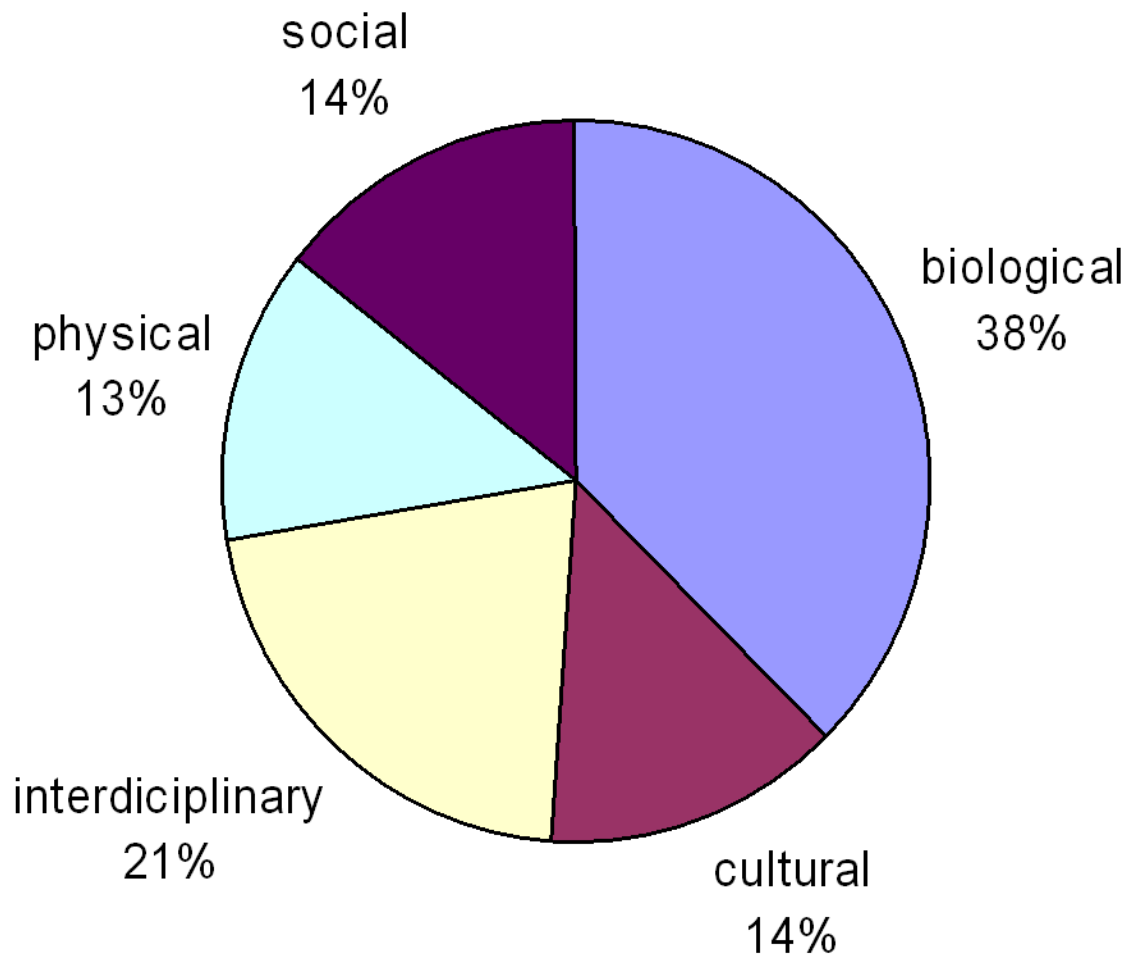

Project Funding by Discipline FY 01-04